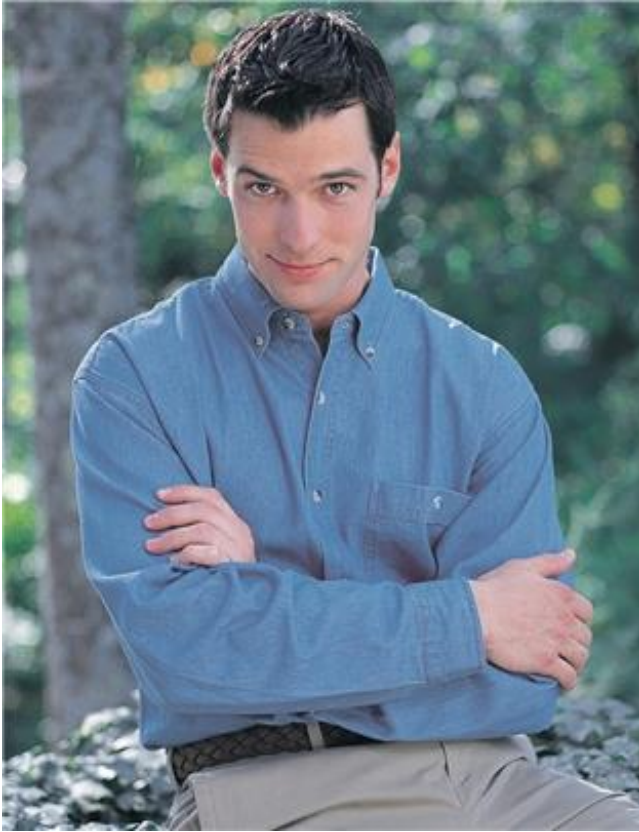

Colors: ECRU, GRAY, OLIVE, NAVY, CHARCOAL, WINE, PURPLE.

Sizes XS – XL \$29.00

Sizes 2XL – 6XL T (extra charge)

#402 Women's Polo Shirt

Cultivate an Aura of individuality in this Women's 4.7 oz. 100% microfiber polyester Johnny collar golf shirt with basket pattern. Featuring the UltraCool™ system to control and manage perspiration. Accented with a tipped birdseye collar and cuffs. Square hemmed bottom with side vents.

Colors: NAVY, WINE, CHARCOAL, PURPLE

Sizes XS – XL \$29.00

Sizes 2XL – 4XL (extra charge)

**Logo – Austin Healey
Location – Left Crest**

#829 Men's Denim Shirt

Men's 7 oz. 100% cotton denim stonewashed shirt. Long sleeves and left chest pocket with button. Two-button cuff, yoke back and button-down collar.

10 oz. 80% cotton/20% polyester sueded finish crewneck sweatshirt.

Features contrast twill tape along neck, v-patch, and rib knit collar, cuffs and waistband.

Colors: BLACK, HEATHER GRAY, NAVY, YELLOW GOLD, ROYAL, FOREST GREEN